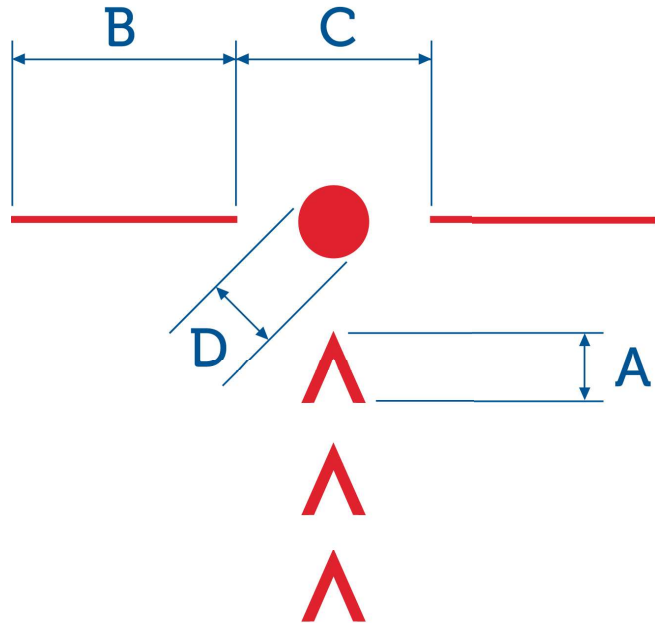

K-5.56 ZD

RD illuminated.

This reticle was designed specifically for the 5.56 NATO ammunition, the chevrons correspond to distances shown in the table below. K-5.56 is also suitable for other calibers and ammunition, as indicated in the table.

ZD 1-4x22 RD

	Dimensions				
	cm/100m	in/100yd	MOA	mRad	Power
A	5,5	1,98	1,89	0,55	4x
B	26,5	9,54	9,11	2,65	4x
C	17,5	6,30	6,02	1,75	4x
D	5,8	2,09	1,99	0,58	4x